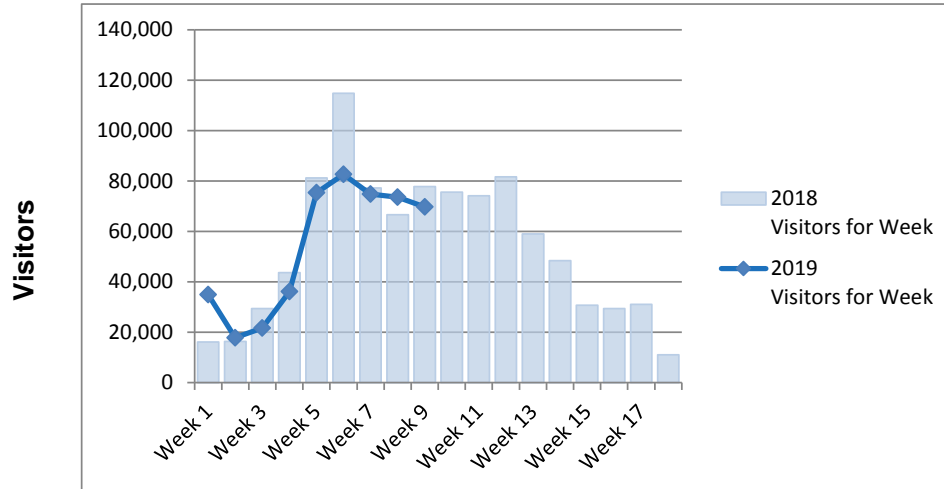

All Resorts Comparisons - Entry Statistics Winter 2019 - As at Week 9

Weekly Comparisons - 2019 v 2018