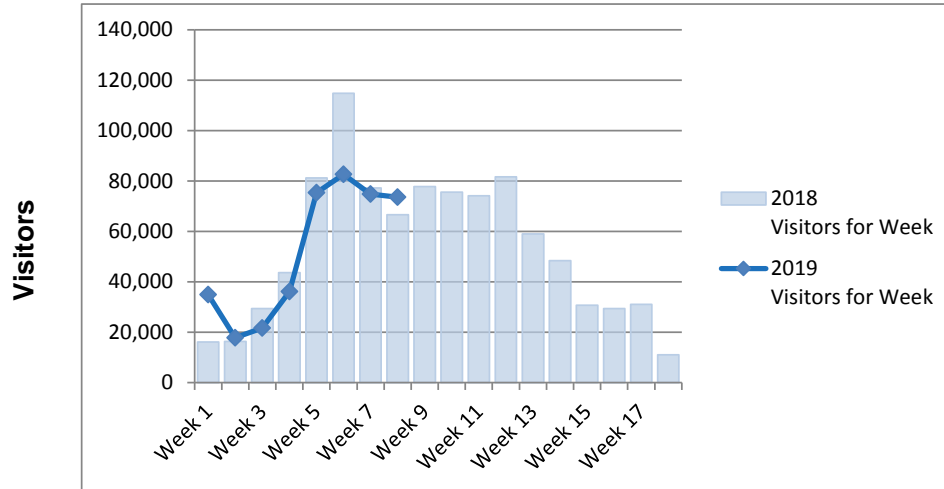

All Resorts Comparisons - Entry Statistics Winter 2019 - As at Week 8

Weekly Comparisons - 2019 v 2018