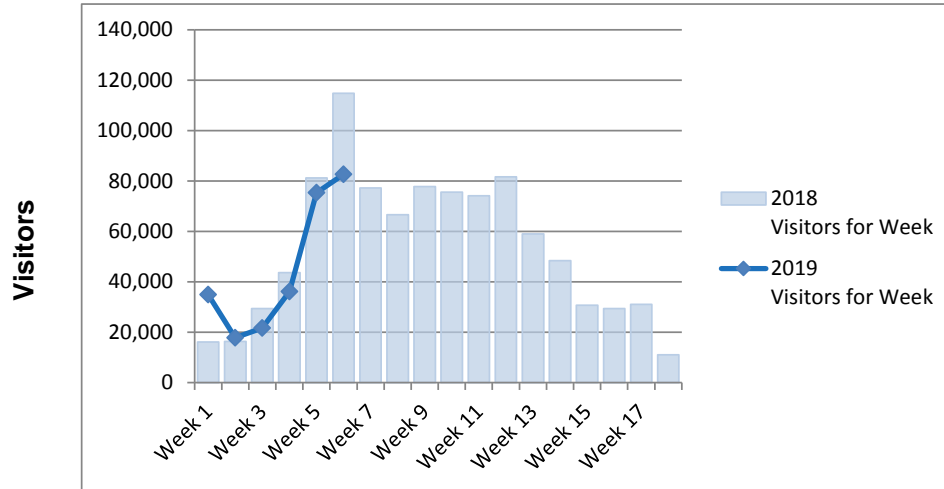

All Resorts Comparisons - Entry Statistics Winter 2019 - As at Week 6

Weekly Comparisons - 2019 v 2018