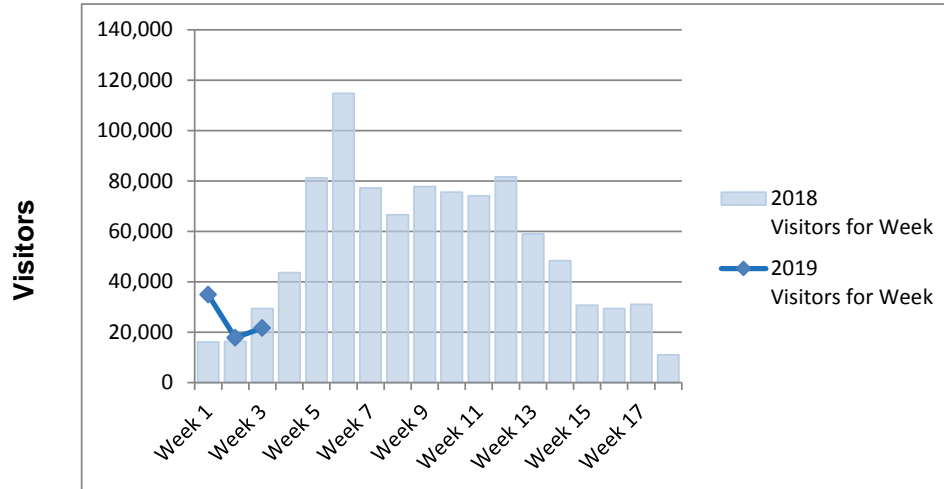

All Resorts Comparisons - Entry Statistics Winter 2019 - As at Week 3

Weekly Comparisons - 2019 v 2018