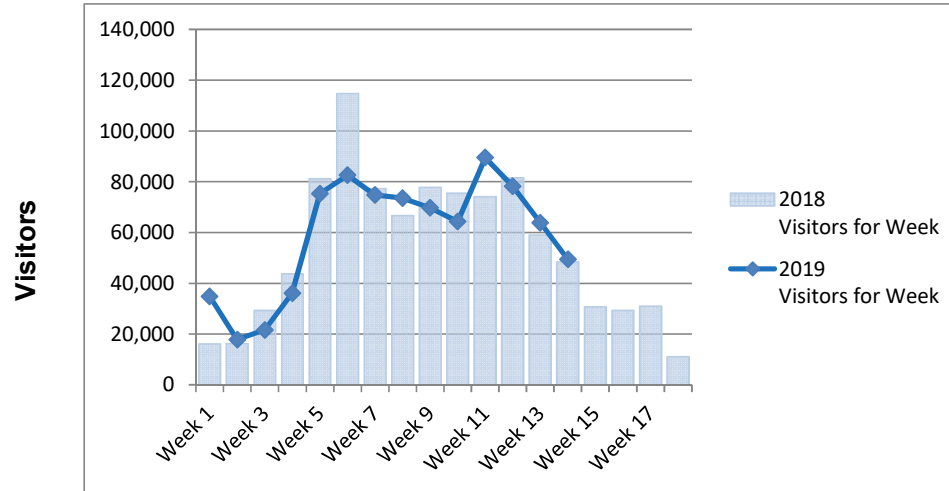

All Resorts Comparisons - Entry Statistics Winter 2019 - As at Week 14

Weekly Comparisons - 2019 v 2018