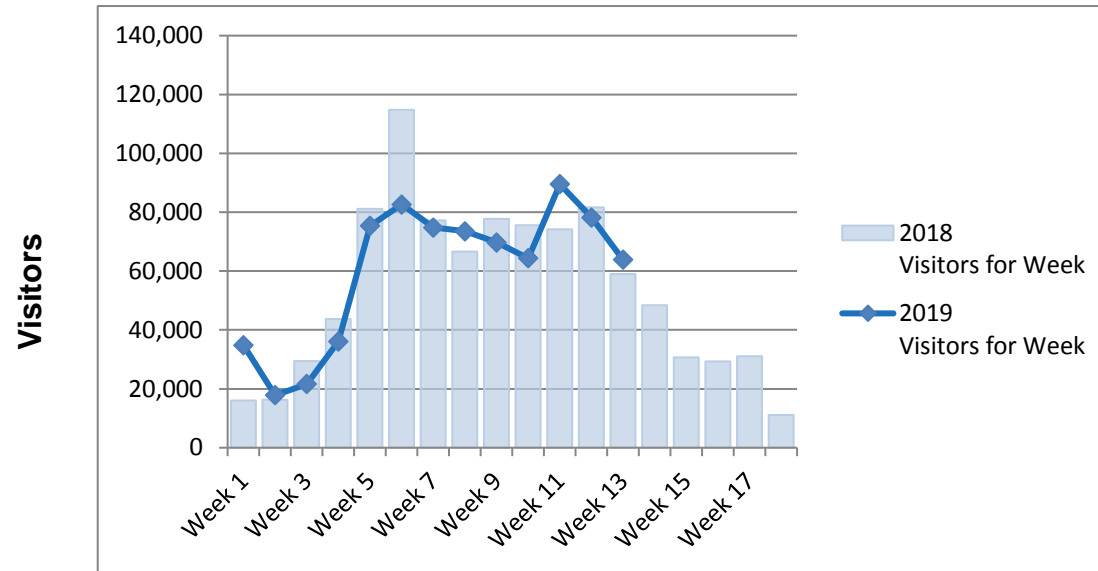

All Resorts Comparisons - Entry Statistics Winter 2019 - As at Week 13

Weekly Comparisons - 2019 v 2018