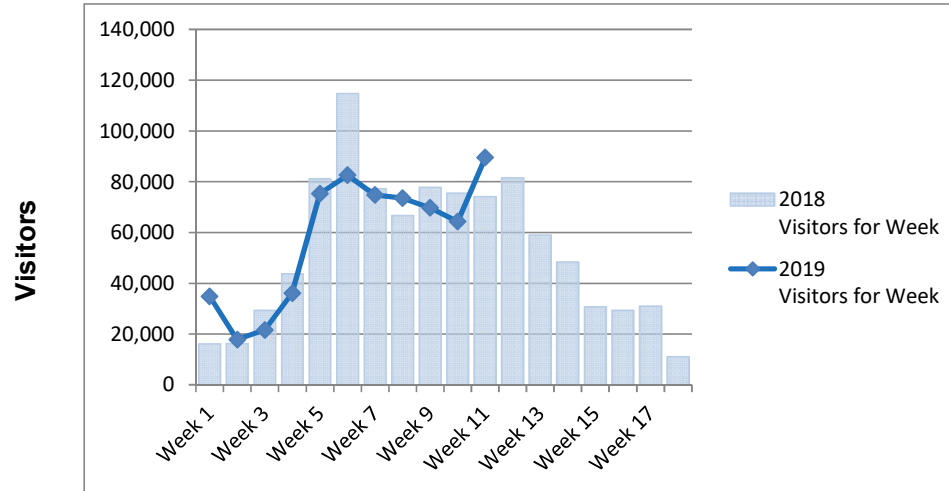

All Resorts Comparisons - Entry Statistics Winter 2019 - As at Week 11

Weekly Comparisons - 2019 v 2018