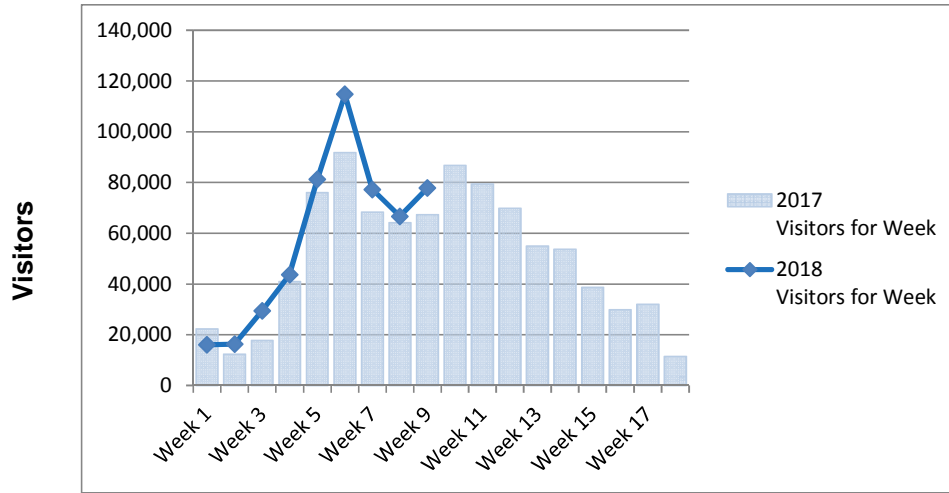

All Resorts Comparisons - Entry Statistics Winter 2018 - As at Week 9

Weekly Comparisons - 2018 v 2017