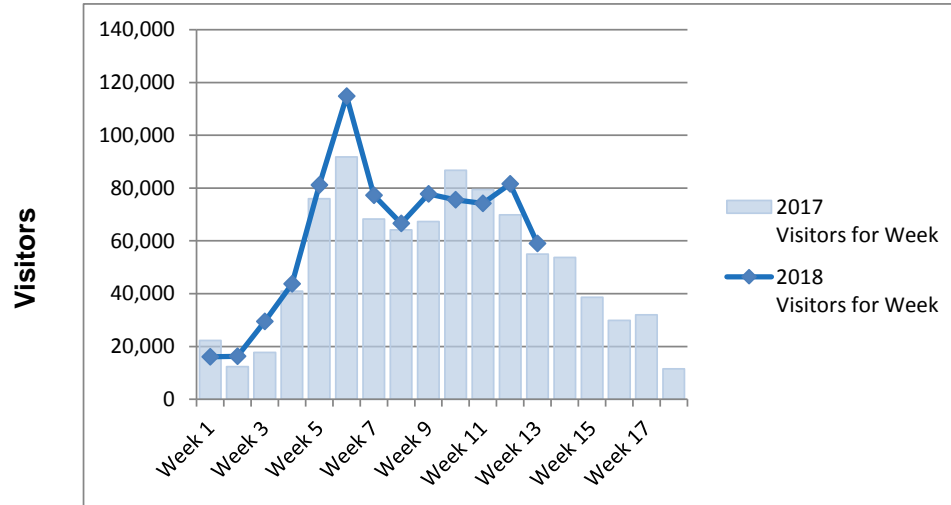

All Resorts Comparisons - Entry Statistics Winter 2018 - As at Week 13

Weekly Comparisons - 2018 v 2017