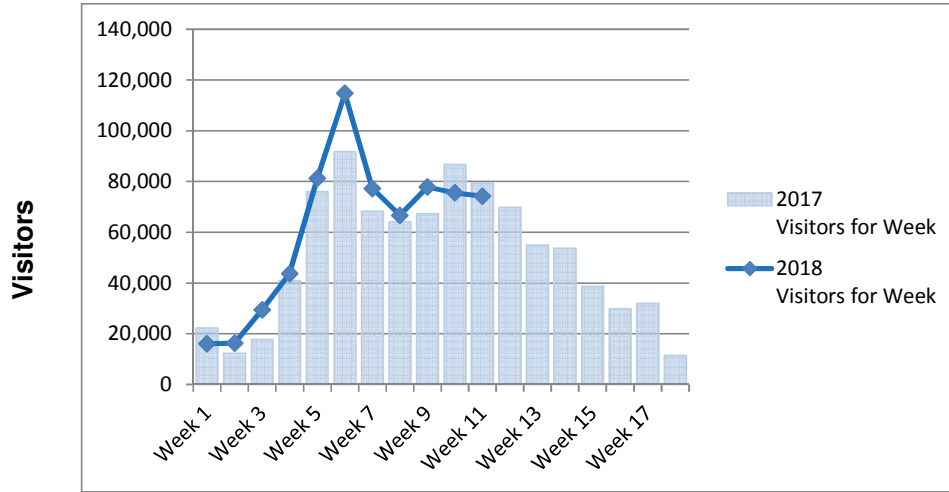

All Resorts Comparisons - Entry Statistics Winter 2018 - As at Week 11

Weekly Comparisons - 2018 v 2017