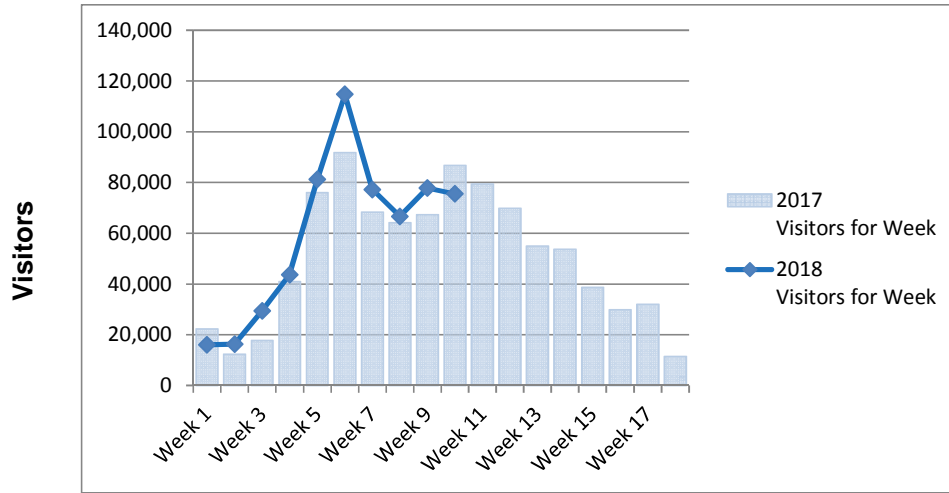

All Resorts Comparisons - Entry Statistics Winter 2018 - As at Week 10

Weekly Comparisons - 2018 v 2017